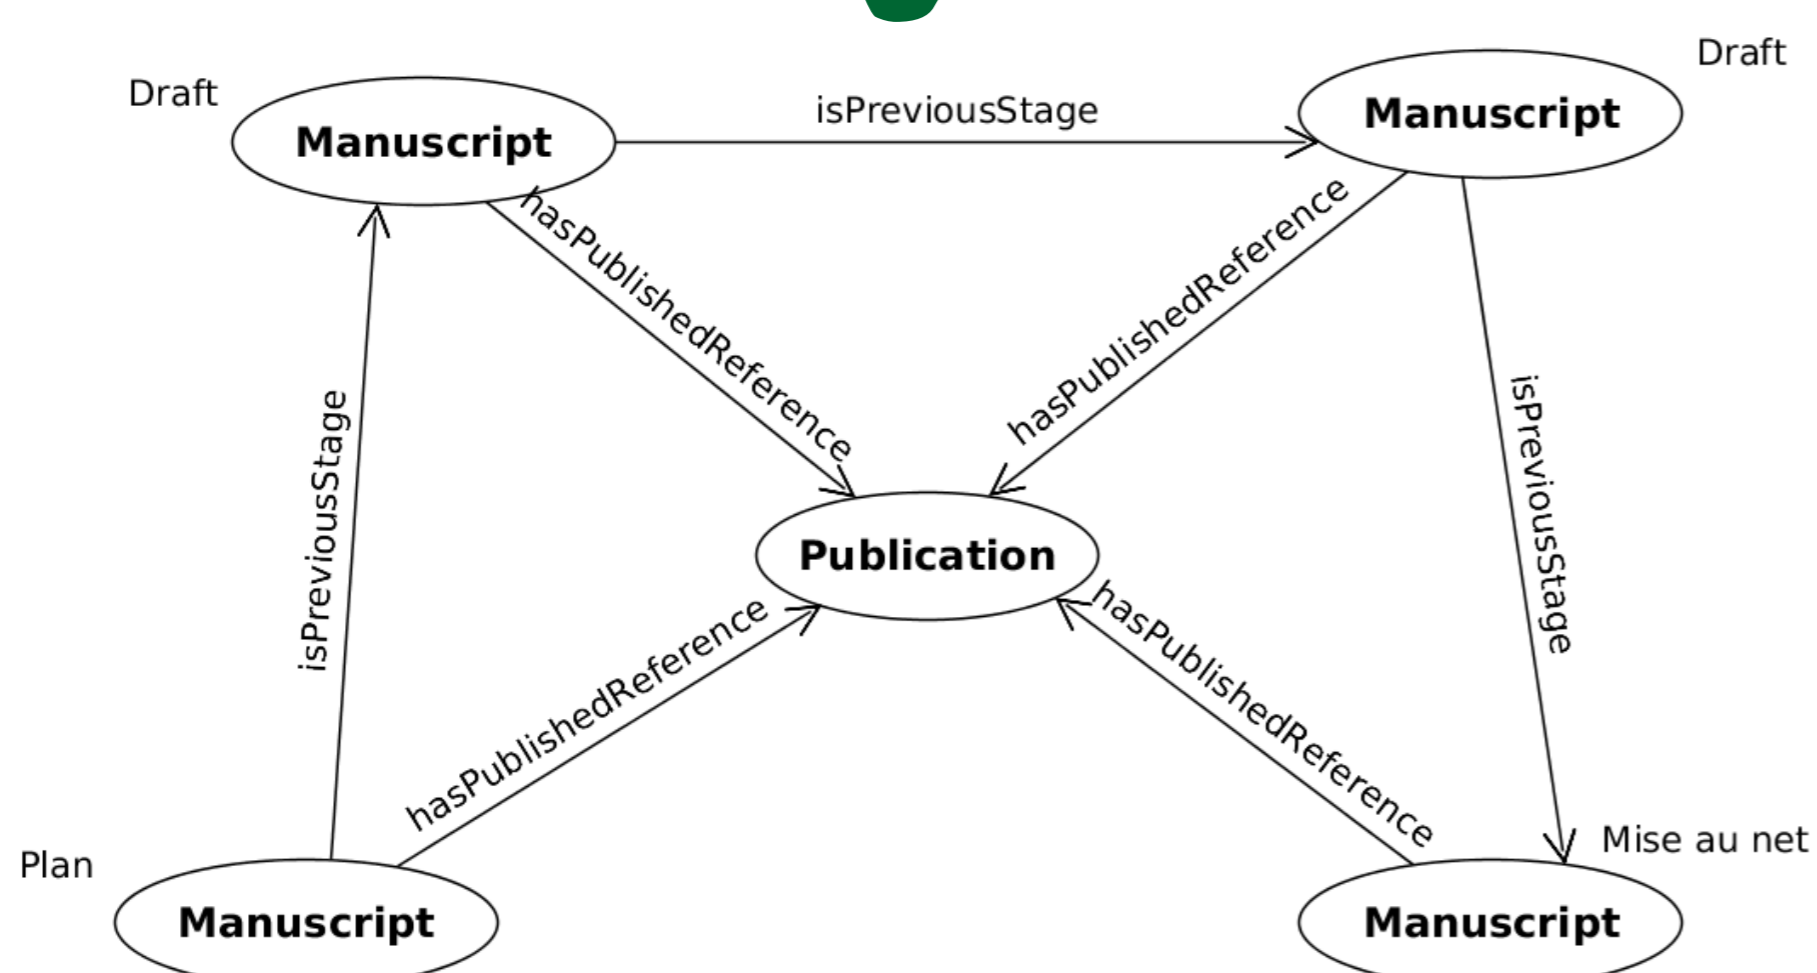

How - 1) Archival description (the CRLR conserves Roud's manuscripts);
2) Editing process;
3) Digital and print publication.

KNORA (AND KNORA API)

Software framework for research data management in the Humanities.
Knora represents data as triples in RDF graphs.

Knora Base top-level ontology
+
project specific ontology

A SIMPLIFIED SCHEMA OF THE PROJECT SPECIFIC ONTOLOGY

SOME ISSUES

Avant-texte in the ontology

Standoff of XML in KNORA

Example of internal link

Markup is stored as standoff property attached to the plain text, available on demand through Knora-API.