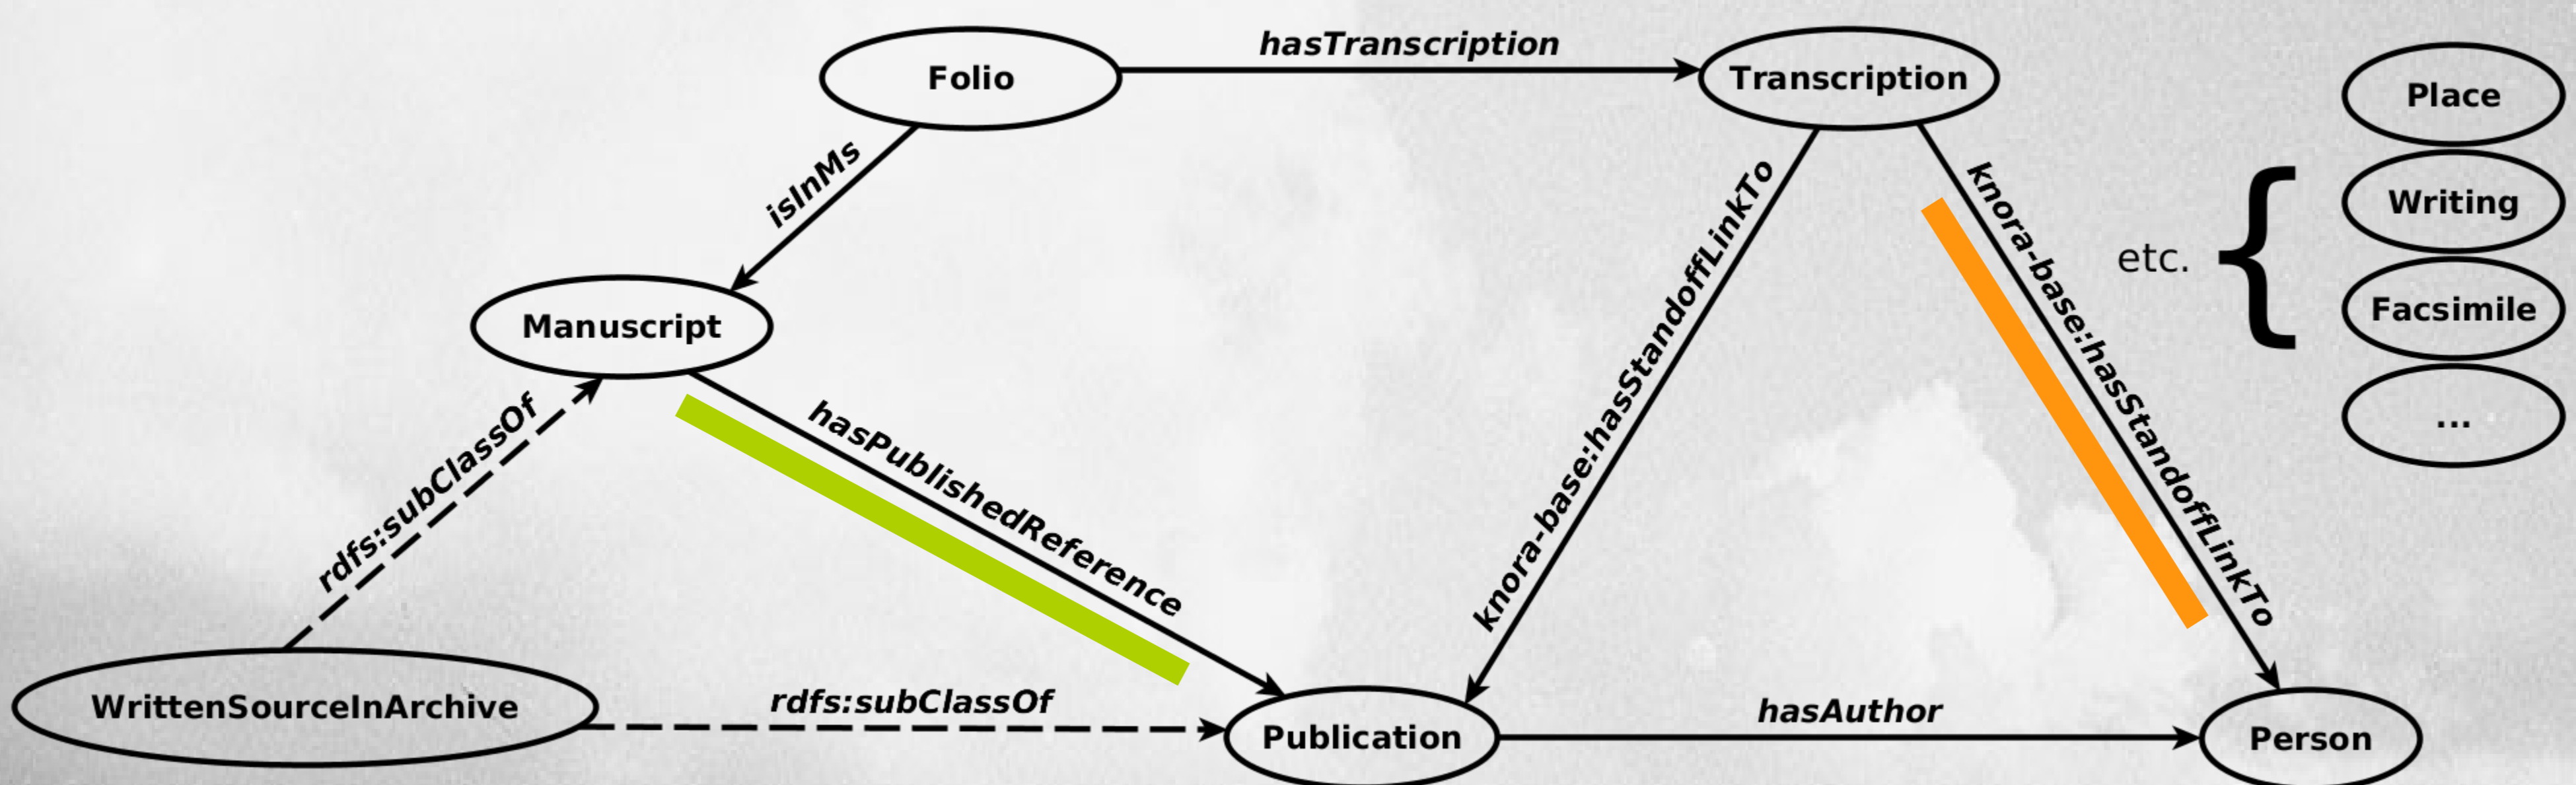

Digital edition and RDF

Gustave Roud, Œuvres complètes

GENERAL INFO

What - Gustave Roud, *Œuvres complètes*. Print and digital edition

Who - Centre de recherches sur les lettres romandes (CRLR),
Université de Lausanne (UNIL)

How - 1) Archival description (the CRLR conserves Roud's manuscripts);
2) Editing process;
3) Digital and print publication.

KNORA (AND KNORA API)

Software framework for research data management in the Humanities.
Knora represents data as triples in RDF graphs.

Knora Base top-level ontology
+
project specific ontology

A SIMPLIFIED SCHEMA OF THE PROJECT SPECIFIC ONTOLOGY

SOME ISSUES

Avant-texte in the ontology

Standoff of XML in KNORA

Example of internal link

Markup is stored as standoff property attached to the plain text, available on demand through Knora-API.